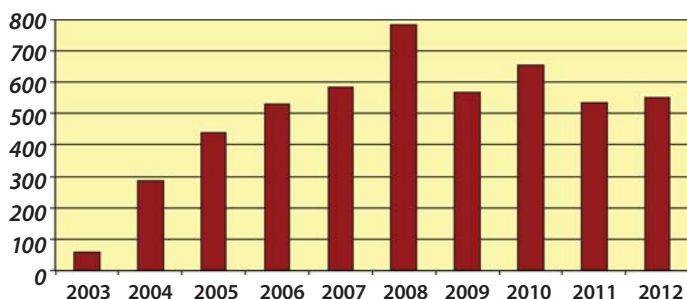

Angus Foundation Donors

2003-2012

Mississippi Angus Ass'n.
Mitteness Family Angus, MN
Mt. Moriah Angus Farms, KY
National Western Stock Show, CO
Newstead Farm Corporation, VA
Nord Angus Farms, MN
Don Norton, KS
Steve & Ginger Olson, TX
Petteway Citrus & Cattle, FL
Prairie Hollow Angus, MO
Purfeerst Farms, MN
Rainbow Ridge Farm, VA
Red River Angus, ND
Remitall Farms, AL
Ritenour Angus, PA
Rogen Angus, SD
Doug Satee Angus, TX
Jason & Sarah Schaffer, IN
Gordon & Anne Patton Schubert, KY
Carole Silveira, CA
Silveira Brothers, CA
Melva Sims, MO
Sommers Angus Farm, IN
Spalding Cattle Company, MO
Jason Stephenson, KY
Sterzick Farm, MI
Stucky Ranch, KS
Styles Angus, SD
Sunny Okanogan Angus Ranch, WA
Sunnyslope Angus LLC, MN
Richard & June Swenson, TX
Tenroc Ranch, TX
Tokach Angus Ranch, ND
Triple T Angus/Matth. Toebben, KY
Triple T Angus/Byron & Trish Tuckwiller, WV
Tybar Ranch, CO
Annie & Cheramie Viator, TX
Williams Angus, MT
Wisconsin Junior Angus Ass'n.
Chris & Carol Wojciechowski, VA
Woodlawn Farms, IL
Matthew & Sonya Wright, TN
Yon Family Farms, SC

Angus Partner

($100-$249)

2012 National Junior Angus Board of Directors
2K Cattle Enterprises, WI
Alabama Junior Angus Ass'n.
Keith & Barb Anderson, IL
Rick & Marcia Anstine, MO
Jeremy & Dawn Anstine, MO
B5 Angus Ranch, AR
M. H. Barnett, GA
Kevin, Tina, Garrett & Shaila Borgelt, NE
Brent Boyce Farms, MO
Broken Arrow Angus Ranch, WA
Bromenshenk Farms, MT
Scott Buchanan, VA
Bush Angus, SD
Cedar Hill Farms, PA
Chippewa Valley Angus Farms, LLC, OH